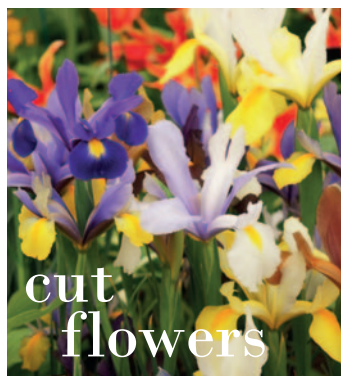

Dutch Iris mixed
Assorted colours, great for cut flowers.
FT: June. FH: 45cm
WI605: **25 for £3.45**