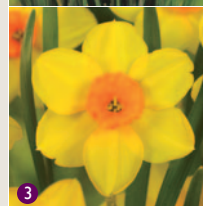

Daffodils

new

Narcissus Carlton

Bold, bright and sunny. Large cupped robust variety.

FT: March/April. FH: 40cm

WI139: **10 for £4.95**

Mixed Daffodils 5kg* Net

A blend of specially selected varieties that are ideal for naturalising. *Weight when packed.

FT: March/April. FH: 35cm

WI114: **5kg for £14.95**

Narcissus Golden Trumpets 5kg* Net

A great value net of sunny golden daffodils. Ideal for creating drifts. *Weight when packed.

FT: March/April. FH: 35cm

WI132: **5kg for £14.95**

new

fragrant

Narcissus Sun Disc

Fragrant gold disc-like flowers. Great in borders.

FT: April/May. FH: 20cm

WI149: **10 for £3.95**

best seller

Narcissus Tête-à-Tête

Popular multi-headed dwarf variety. Ideal for borders and containers.

FT: March/April. FH: 15cm

WI140: **20 for £6.95**

Narcissus Tête-à-Tête & Hyacinth Woodstock combination

Combination of 20 narcissus and 10 hyacinth.

FT: March/April. FH: 15-25cm

WI141: **30 for £14.95**

Scented narcissus bulb collection

Enjoy the fragrance by planting them next to pathways or in pots and containers.

1. **Narcissus Quail** FT: March/April. FH: 25cm
2. **Narcissus Pueblo** FT: March/April. FH: 30cm
3. **Narcissus Kedron** FT: March/April. FH: 35cm
4. **Narcissus Bridal Crown** FT: March/April. FH: 35cm

WI302: **40 for £16.95** (All individually labelled)

fragrant