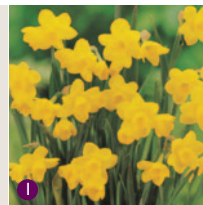

Daffodils

new

Narcissus Carlton

Bold, bright and sunny. Large cupped robust variety.

FT: March/April. FH: 40cm

WI139: **10 for £4.95**

Mixed Daffodils 5kg* Net

A blend of specially selected varieties that are ideal for naturalising. *Weight when packed.

FT: March/April. FH: 35cm

WI114: **5kg for £14.95**

Narcissus Golden Trumpets 5kg* Net

A great value net of sunny golden daffodils. Ideal for creating drifts. *Weight when packed.

FT: March/April. FH: 35cm

WI132: **5kg for £14.95**

new

fragrant

Narcissus Sun Disc

Fragrant gold disc-like flowers. Great in borders.

FT: April/May. FH: 20cm

WI149: **10 for £3.95**

best seller

Narcissus Tête-à-Tête

Popular multi-headed dwarf variety. Ideal for borders and containers.

FT: March/April. FH: 15cm

WI140: **20 for £6.95**

Narcissus Tête-à-Tête & Hyacinth Woodstock combination

Combination of 20 narcissus and 10 hyacinth.

FT: March/April. FH: 15-25cm

WI141: **30 for £14.95**

Scented narcissus bulb collection

Enjoy the fragrance by planting them next to pathways or in pots and containers.

1. **Narcissus Quail** FT: March/April. FH: 25cm
2. **Narcissus Pueblo** FT: March/April. FH: 30cm
3. **Narcissus Kedron** FT: March/April. FH: 35cm
4. **Narcissus Bridal Crown** FT: March/April. FH: 35cm

WI302: **40 for £16.95** (All individually labelled)

fragrant