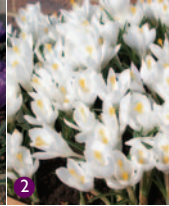

Large flowering crocus collection

Our large flowering crocus collection is ideal for naturalising. A fabulous mix of colours.

1. **Crocus Blue** FT: March/April. FH: 10cm
2. **Crocus White** FT: March/April. FH: 10cm
3. **Crocus Striped** FT: March/April. FH: 10cm
4. **Crocus Yellow** FT: March/April. FH: 10cm

W1324: **20 for £8.45** (All Individually labelled)